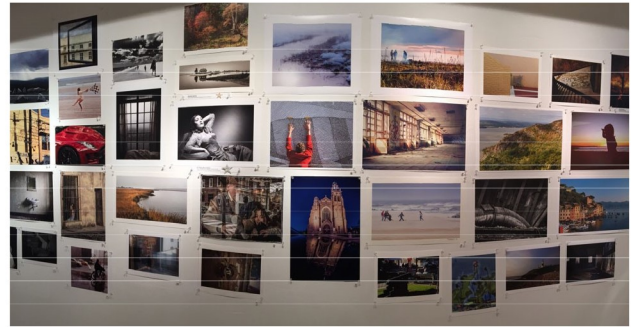

.....

Name \_\_\_\_\_ Email address \_\_\_\_\_

Address \_\_\_\_\_ Cell phone number \_\_\_\_\_

**Delivery information:**

Photographs may be hand-delivered to gallery.

**See drop-off dates below:**

You may also mail your entry. Please include your name, address, email and phone number on the back of each image. No digital files. All work must be received by Saturday, April 3.